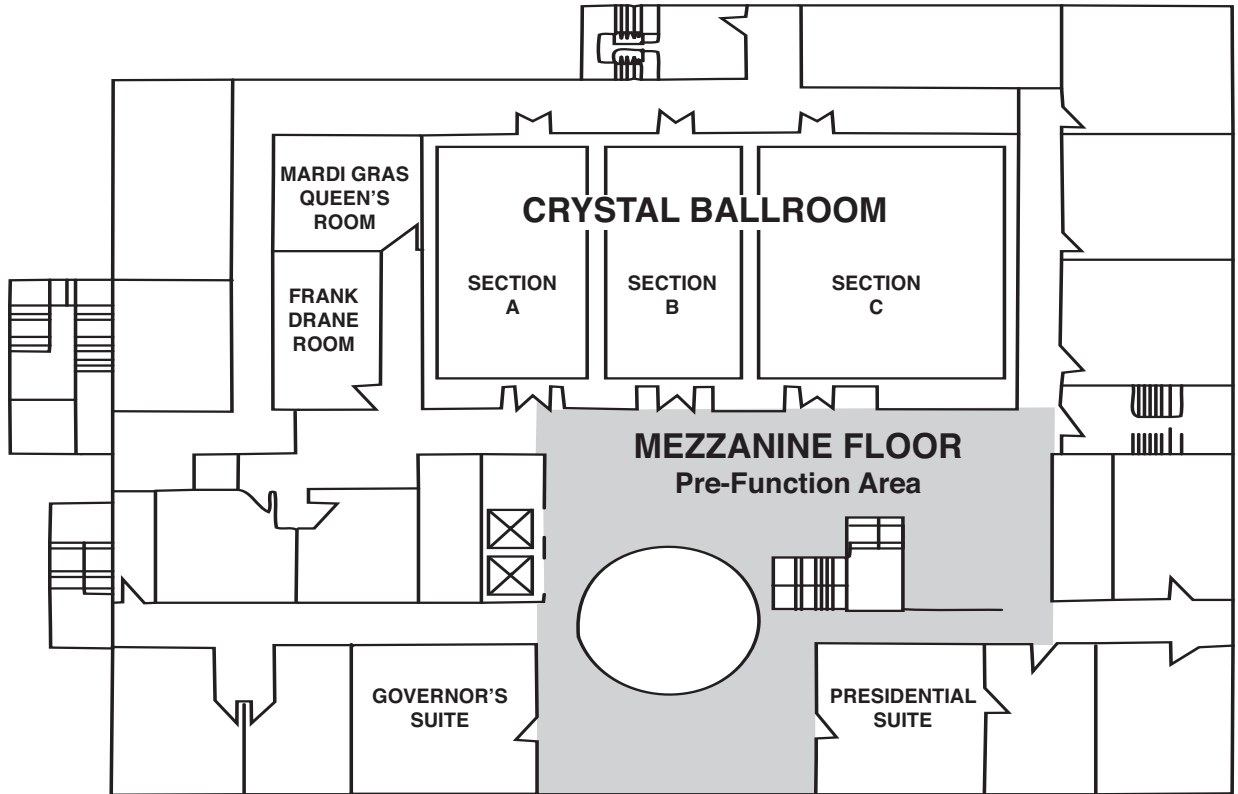

Radisson Admiral Semmes Hotel

Where comfort and business meet. There is no better place to hold your meeting than in Mobile's landmark, The Radisson Admiral Semmes Hotel, the most inviting Gulf Coast destination. Our newly renovated facilities, including the Lobby's expansive marble floor and curving stairs and unique oval balcony highlighted by a large central chandelier, mirrored walls in the mezzanine and the original Art Deco elevator doors. Our comfortably elegant meeting rooms and board rooms, as well as the opulent Crystal Ballroom.

We offer you timeless modern facilities including:

- 9,000 square feet of elegant meeting space that captures the splendor of the Hotel's historic past
- 170 Guestrooms
- Catering, offering classic to creative cuisine
- High speed internet access
- Wireless access in meeting rooms, restaurant, lounge and lobby

FACTS

Name	Size	Square Feet	Theatre	Class Room	Conference	Banquet	Reception	U-Shape	Hollow
Crystal Ballroom	85'X40'	3,400	450	260	N/A	300	550		
Section A	25'X39'	975	125	50	N/A	75	150	30	36
Section B	22'X40'	800	125	60	N/A	65	150	30	36
Section C	37'X42'	1,554	200	120	N/A	125	250	60	80
Foyer			N/A	N/A	N/A	100			
Frank Drane Room	20'X17'	340	N/A	N/A	10	10	20	N/A	N/A
Mardi Gras Queen's Room	15'X22'	330	N/A	N/A	12	12	20	N/A	N/A
Cove	23'X24'	550	60	30	24	56	75	16	20
Stateroom B	22'X19.6'	430	48	30	18	36	50	12	18
Stateroom C	23'X19.5'	450	50	32	20	36	50	12	18
Directors Room	22'X16'	352	35	25	16	N/A	N/A	N/A	N/A
Hospitality Suites*									
Governor's Suite	20'X25'	500**	N/A	N/A	16	N/A	45		
Presidential Suite	21'X23'	483**	N/A	N/A	16	N/A	45		
Courtyard and Pool			N/A	N/A	N/A	60	N/A		